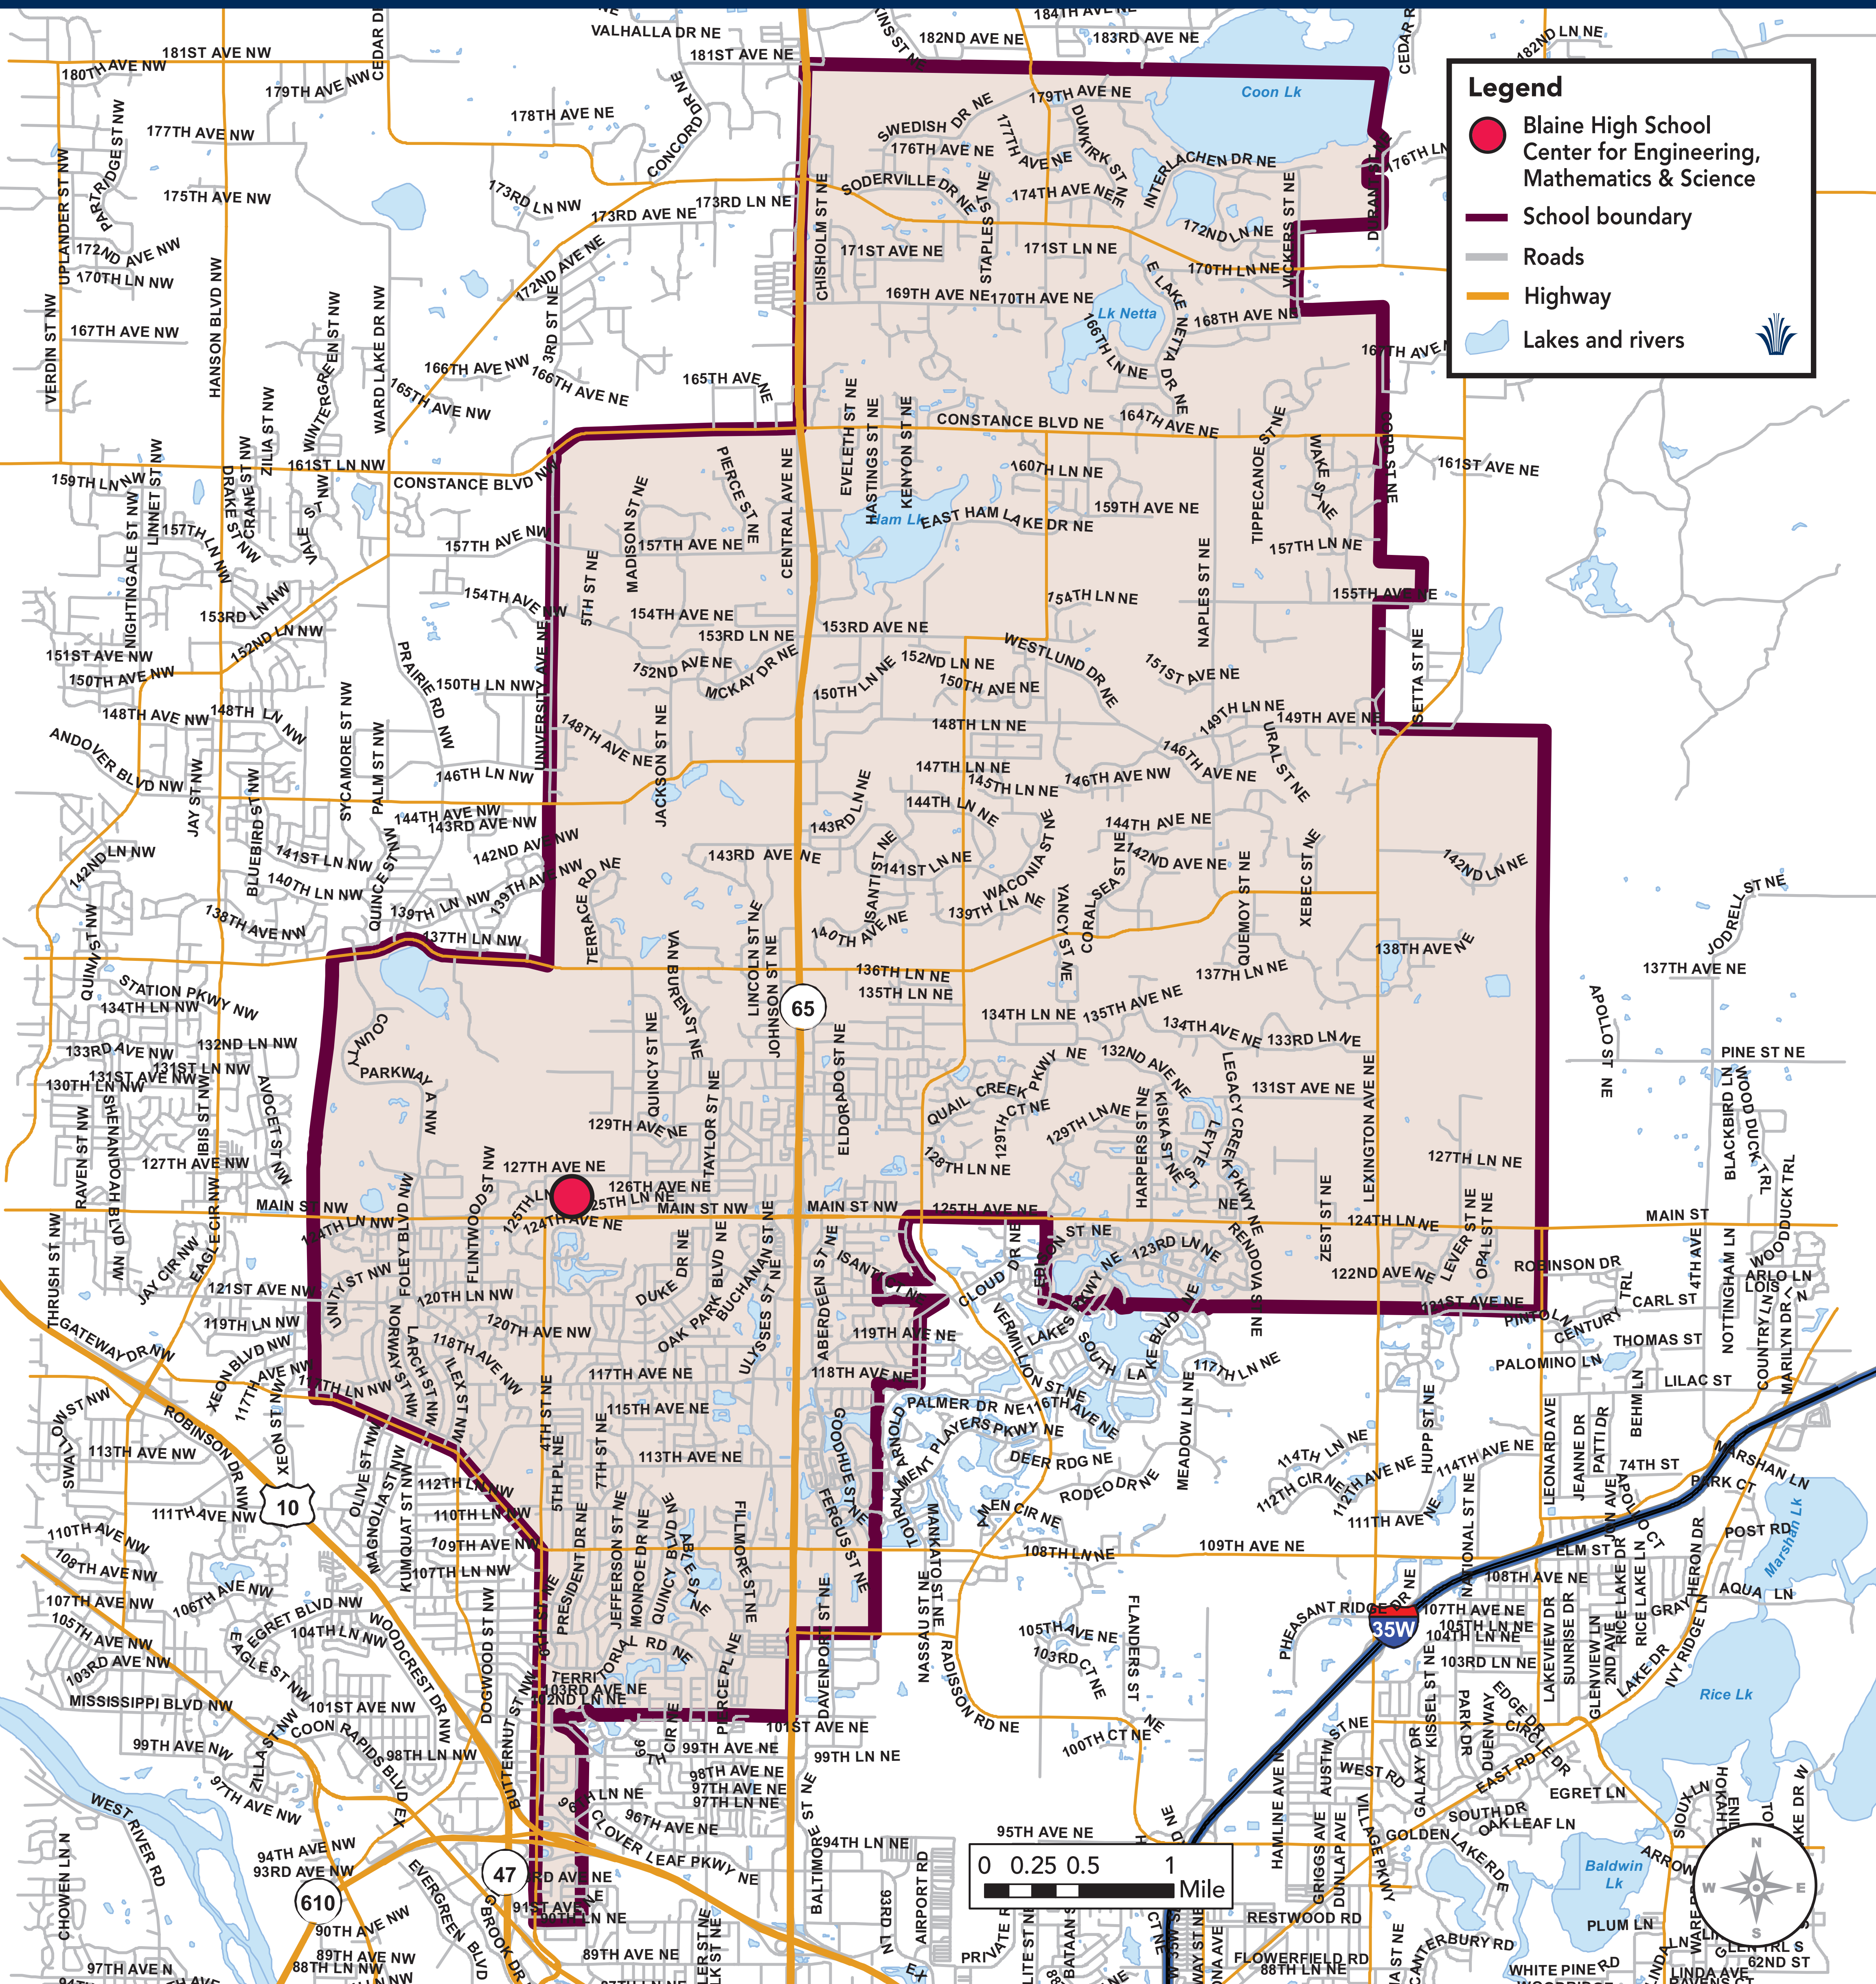

BLAINE HIGH SCHOOL

CENTER FOR ENGINEERING, MATHEMATICS & SCIENCE

Enrollment area

September 2023

BLAINE HIGH SCHOOL
CENTER FOR ENGINEERING, MATHEMATICS & SCIENCE
 12555 University Ave. NE, Blaine, MN 55434
 763-506-6500
ahschools.us/bhs